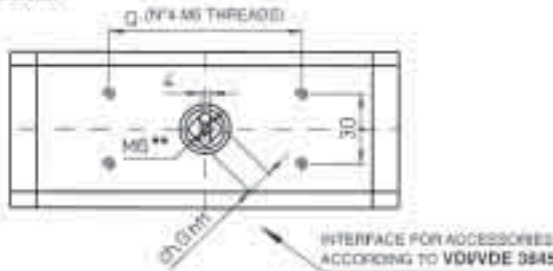

Weyn-Lauwers N.V.

INDUSTRIEPARK-NOORD 12
B - 9100 SINT-NIKLAAS

TEL. 0032 (0)3 776.34.13
FAX. 0032 (0)3 778.09.52

weynlauwers@weynlauwers.be
www.weynlauwers.be

PNEUMATEN OMAL DA AFMETINGEN

* SIZES FROM DA 15 TO DA 480 CAN BE PROVIDED WITH NAMUR PLATE, ON REQUEST. FOR DA 960 AND DA1920 SIZES, BODIES ARE ALWAYS PROVIDED WITH NAMUR INTERFACE.