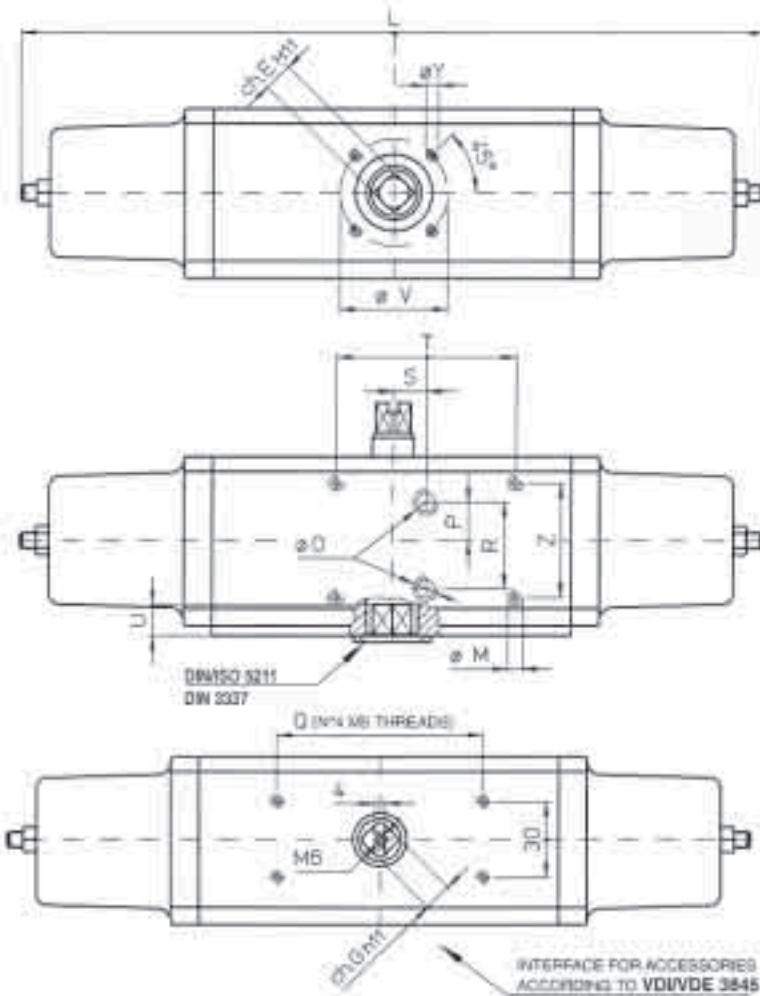

Bestelnr.

Weyn-Lauwers N.V.

INDUSTRIEPARK-NOORD 12
B - 9100 SINT-NIKLAAS

TEL. 0032 (0)3 776.34.13
FAX. 0032 (0)3 778.09.52

weynlauwers@weynlauwers.be
www.weynlauwers.be

PNEUMATEN OMAL SR AFMETINGEN

* SIZES FROM SR 15 TO SR 240 CAN BE PROVIDED WITH NAMUR PLATE. ON REQUEST FOR SR 400 AND SR 900 SIZES, BODIES ARE ALWAYS PROVIDED WITH NAMUR INTERFACE.